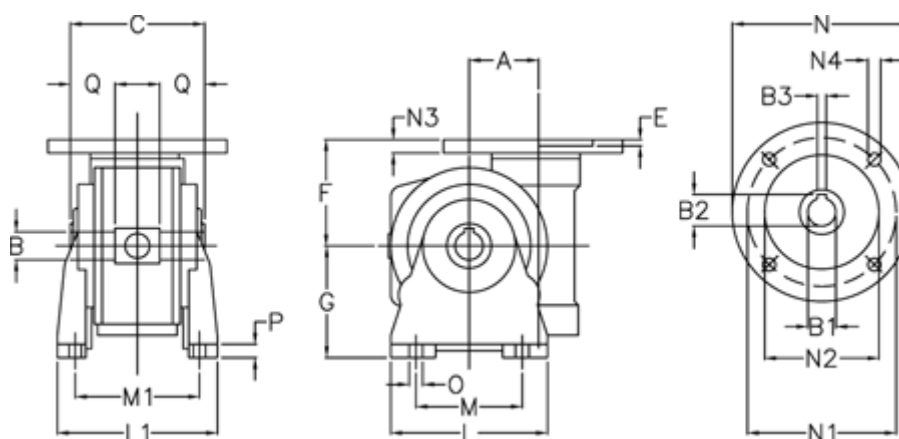

Article number: 3902210040350

Description: Worm gear
VF 210-V-40-132B5, without lubrication

Measures

A = 210	G = 335	N3 = 25
B = 90 H7	L = 440	N4 = M12
B1 E7 = 38	L1 = 320	O = 26
B2 = 41.3	M = 340	P = 25
B3 H9 = 10	M1 = 265	Q = 85
C = 260	N = 300	
E = 8	N1 = 265	
F = 485	N2 = 230	